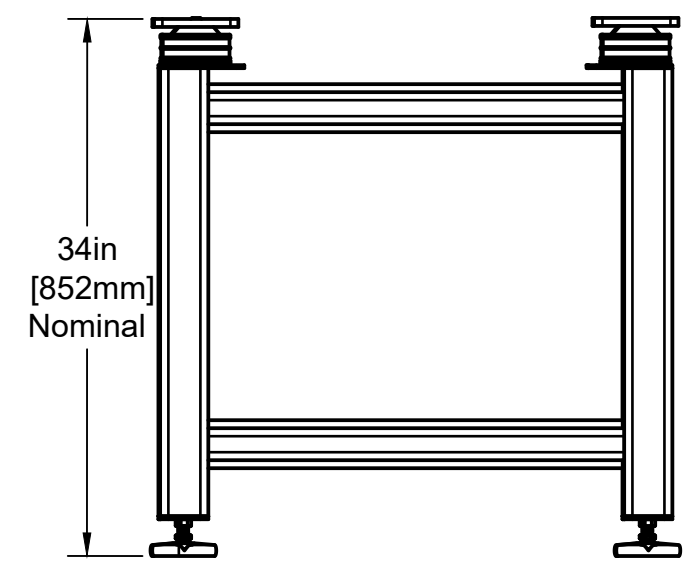

Weight Range With Breadboard + Load = 300 lbs to 1200 lbs [136 kg to 544 kg]

Max Extension For Pads/Feet = 4.3in [109.2mm]

Base Lab Tools Inc 140 N 2nd St, #3 Stroudsburg, PA 18360 www.BaseLabTools.com Phone: 570-371-5710		PROJECT			
		Support Drawing			
		TITLE			
		BSS2436-P3-36 Steel Passive Breadboard Supports			
APPROVED JM	3/16/2018	SIZE	CODE	DWG NO	REV
CHECKED JM	3/16/2018	B		BSS2436-P3-36	9
DRAWN BP	3/16/2018	SCALE 1:12	WEIGHT 351 lbs	SHEET 1/1	