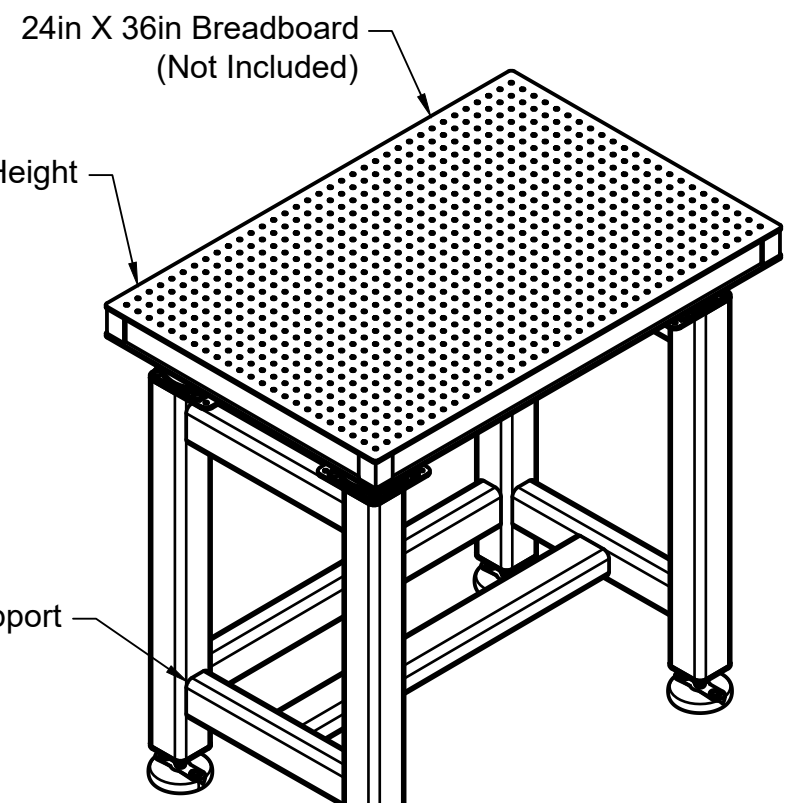

Weight Range With Breadboard + Load = 300 lbs to 1200 lbs [136 kg to 544 kg]

Max Extension For Pads/Feet = 4.3in [109.2mm]

Base Lab Tools Inc 140 N 2nd St, #3 Stroudsburg, PA 18360 www.BaseLabTools.com Phone: 570-371-5710		PROJECT			
		Support Drawing			
		TITLE			
		BSS2436-P3-36 Steel Passive Breadboard Supports			
APPROVED JM	3/16/2018	SIZE	CODE	DWG NO	REV
CHECKED JM	3/16/2018	B		BSS2436-P3-36	9
DRAWN BP	3/16/2018	SCALE 1:12	WEIGHT 351 lbs	SHEET 1/1	