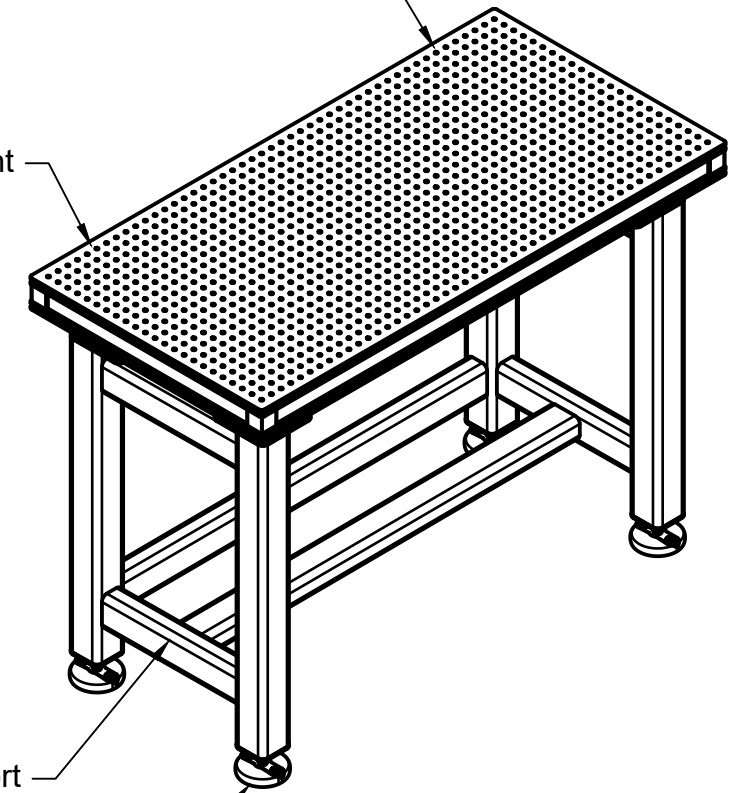

Max Height For Pads/Feet = 4.3in

36in Nominal Working Height

24in X 48in Breadboard  
(Not Included)

For information only, not for manufacturing  
Item/Drawing is subject to change without notification  
© 2018 Base Lab Tools Inc, All Rights Reserved

<b>Base Lab Tools Inc</b> 140 N 2nd St, #3 Stroudsburg, PA 18360 www.BaseLabTools.com Phone: 570-371-5710		PROJECT			
		Support Drawings			
		TITLE			
		BSS2448-R-36 Steel Rigid Breadboard Supports			
APPROVED JM	3/19/2018	SIZE	CODE	DWG NO	REV
CHECKED JM	3/18/2018	B		BSS2448-R-36	3
DRAWN BP	3/19/2018	SCALE 1:14	WEIGHT 119.36 lbs	SHEET 1/1	