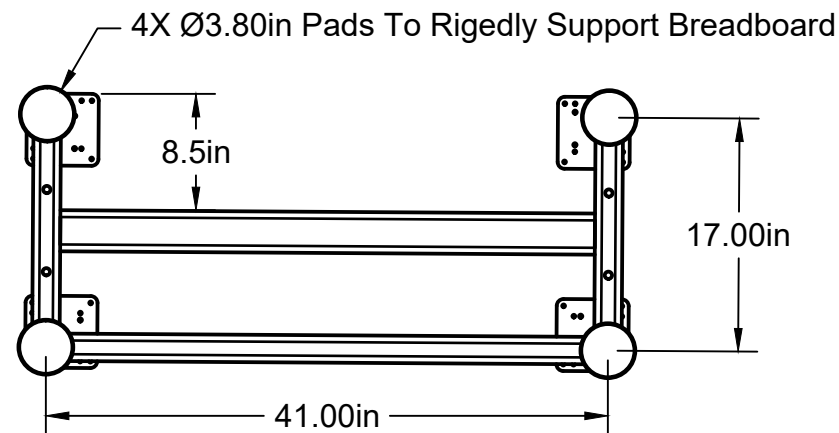

Max Height For Pads/Feet = 4.3in

36in Nominal Working Height

24in X 48in Breadboard  
(Not Included)

For information only, not for manufacturing  
Item/Drawing is subject to change without notification  
© 2018 Base Lab Tools Inc, All Rights Reserved

<b>Base Lab Tools Inc</b> 140 N 2nd St, #3 Stroudsburg, PA 18360 www.BaseLabTools.com Phone: 570-371-5710		PROJECT			
		Support Drawings			
		TITLE			
		BSS2448-R-36 Steel Rigid Breadboard Supports			
APPROVED JM	3/19/2018	SIZE	CODE	DWG NO	REV
CHECKED JM	3/18/2018	B		BSS2448-R-36	3
DRAWN BP	3/19/2018	SCALE 1:14	WEIGHT 119.36 lbs	SHEET 1/1	