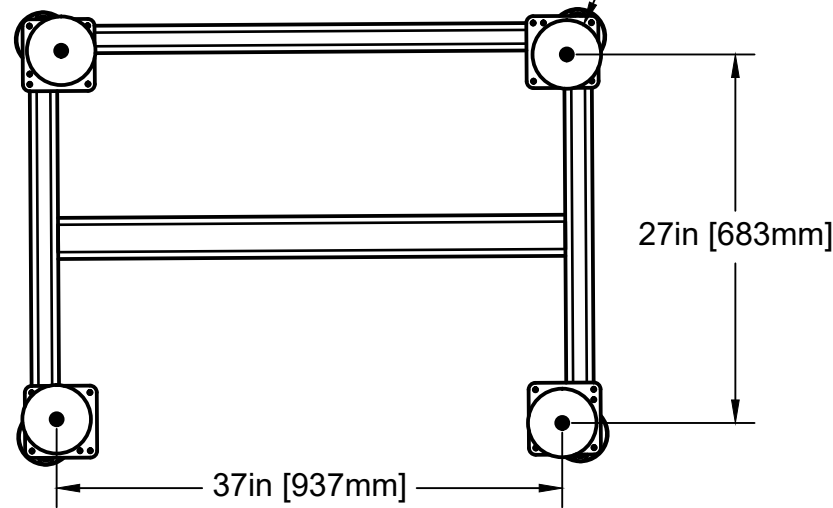

4X Medium Duty Passive Support

Weight Range With Breadboard + Load =  
97 lbs to 397 lbs  
[44 kg to 180 kg]

Max Extension For Pads/Feet = 4.3in [109.2mm]

For information only, not for manufacturing  
Item/Drawing is subject to change without notification  
© 2018 Base Lab Tools Inc, All Rights Reserved

<b>Base Lab Tools Inc</b> 140 N 2nd St, #3 Stroudsburg, PA 18360 www.BaseLabTools.com Phone: 570-371-5710		PROJECT			
		Support Drawings TITLE <b>BSS3648-P1-36 Steel Passive Breadboard Support</b>			
APPROVED JM	3/19/2018	SIZE	CODE	DWG NO	REV
CHECKED JM	3/19/2018	B		BSS3648-P1-36	4
DRAWN BP	3/19/2018	SCALE 1:14	WEIGHT 130 lbs	SHEET 1/1	