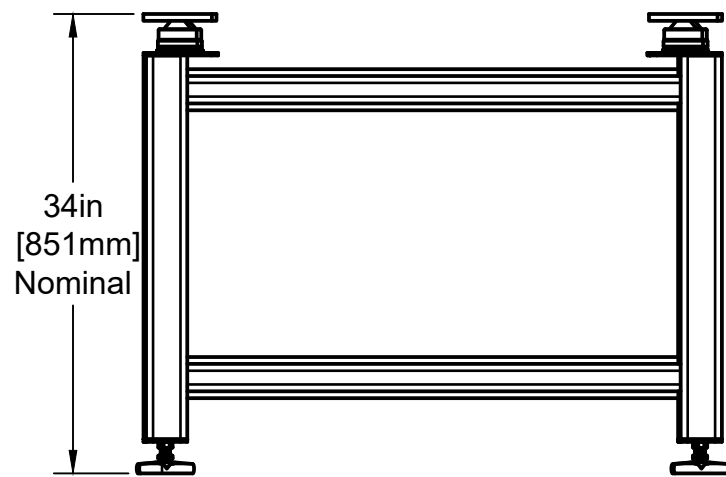

4X Medium Duty Passive Support

Weight Range With Breadboard + Load =  
97 lbs to 397 lbs  
[44 kg to 180 kg]

Max Extension For Pads/Feet = 4.3in [109.2mm]

For information only, not for manufacturing  
Item/Drawing is subject to change without notification  
© 2018 Base Lab Tools Inc, All Rights Reserved

<b>Base Lab Tools Inc</b> 140 N 2nd St, #3 Stroudsburg, PA 18360 www.BaseLabTools.com Phone: 570-371-5710		PROJECT			
		Support Drawings TITLE <b>BSS3648-P1-36 Steel Passive Breadboard Support</b>			
APPROVED JM	3/19/2018	SIZE	CODE	DWG NO	REV
CHECKED JM	3/19/2018	B		BSS3648-P1-36	4
DRAWN BP	3/19/2018	SCALE 1:14	WEIGHT 130 lbs	SHEET 1/1	