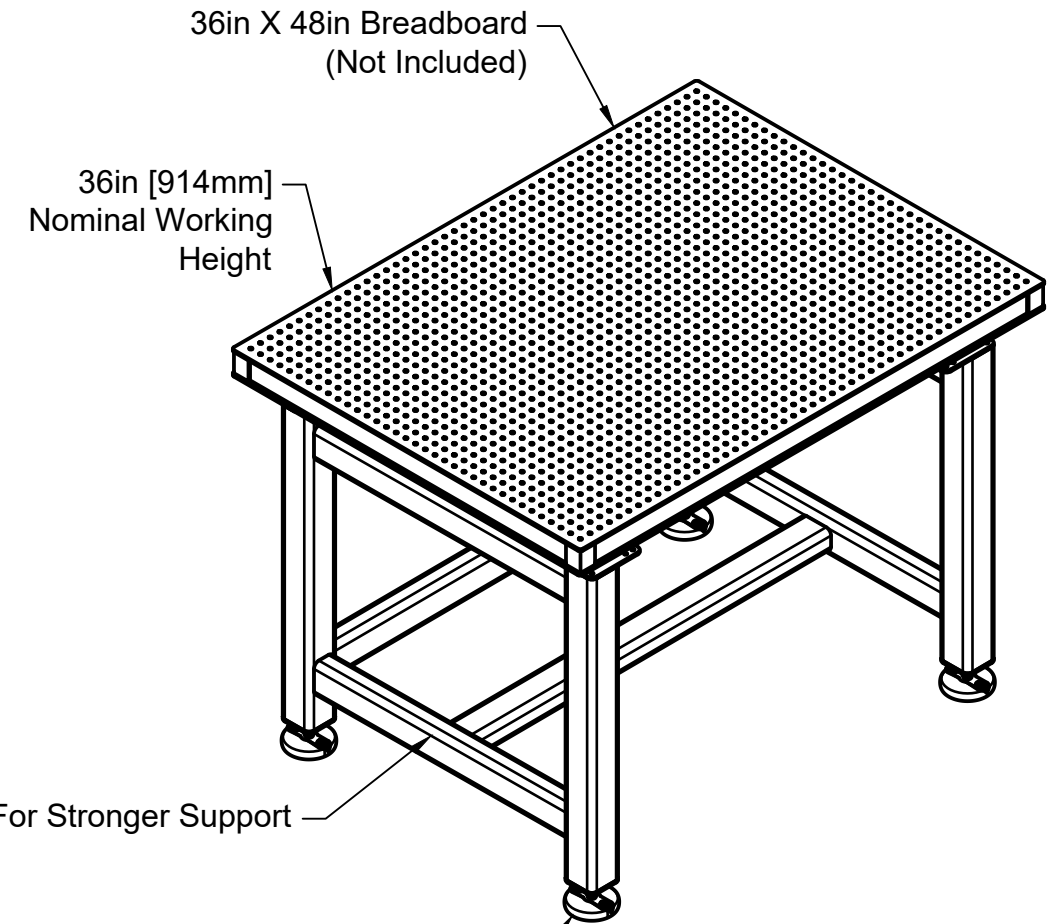

4X Medium Duty Passive Support

Weight Range With Breadboard + Load =  
97 lbs to 397 lbs  
[44 kg to 180 kg]

Max Extension For Pads/Feet = 4.3in [109.2mm]

For information only, not for manufacturing  
Item/Drawing is subject to change without notification  
© 2018 Base Lab Tools Inc, All Rights Reserved

<b>Base Lab Tools Inc</b> 140 N 2nd St, #3 Stroudsburg, PA 18360 www.BaseLabTools.com Phone: 570-371-5710		PROJECT			
		Support Drawings TITLE <b>BSS3648-P1-36 Steel Passive Breadboard Support</b>			
APPROVED JM	3/19/2018	SIZE	CODE	DWG NO	REV
CHECKED JM	3/19/2018	B		BSS3648-P1-36	4
DRAWN BP	3/19/2018	SCALE 1:14	WEIGHT 130 lbs	SHEET 1/1	