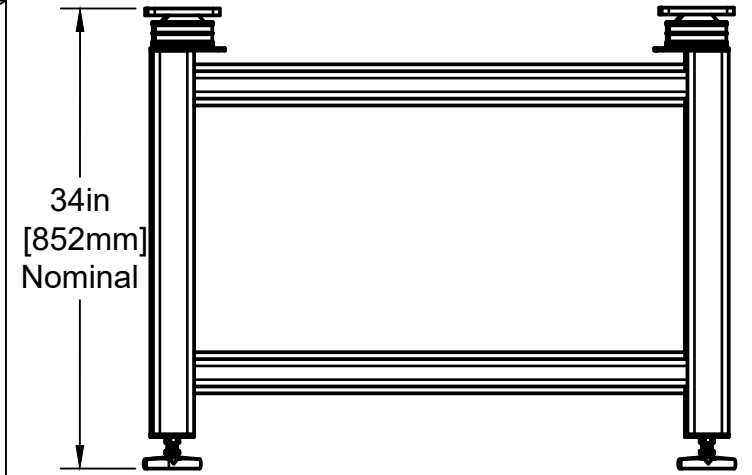

Weight Range With Breadboard + Load =
300 lbs to 1200 lbs
[136 kg to 544 kg]

For information only, not for manufacturing
Item/Drawing is subject to change without notification
© 2018 Base Lab Tools Inc, All Rights Reserved

Base Lab Tools Inc 140 N 2nd St, #3 Stroudsburg, PA 18360 www.BaseLabTools.com Phone: 570-371-5710		PROJECT			
		Support Drawing			
		TITLE			
		BSS3648-P3-36 Steel Passive Breadboard Support			
APPROVED JM	3/19/2018	SIZE	CODE	DWG NO	REV
CHECKED JM	3/19/2018	B		BSS3648-P3-36	5
DRAWN BP	3/19/2018	SCALE 1:14	WEIGHT 130 lbs	SHEET 1/1	