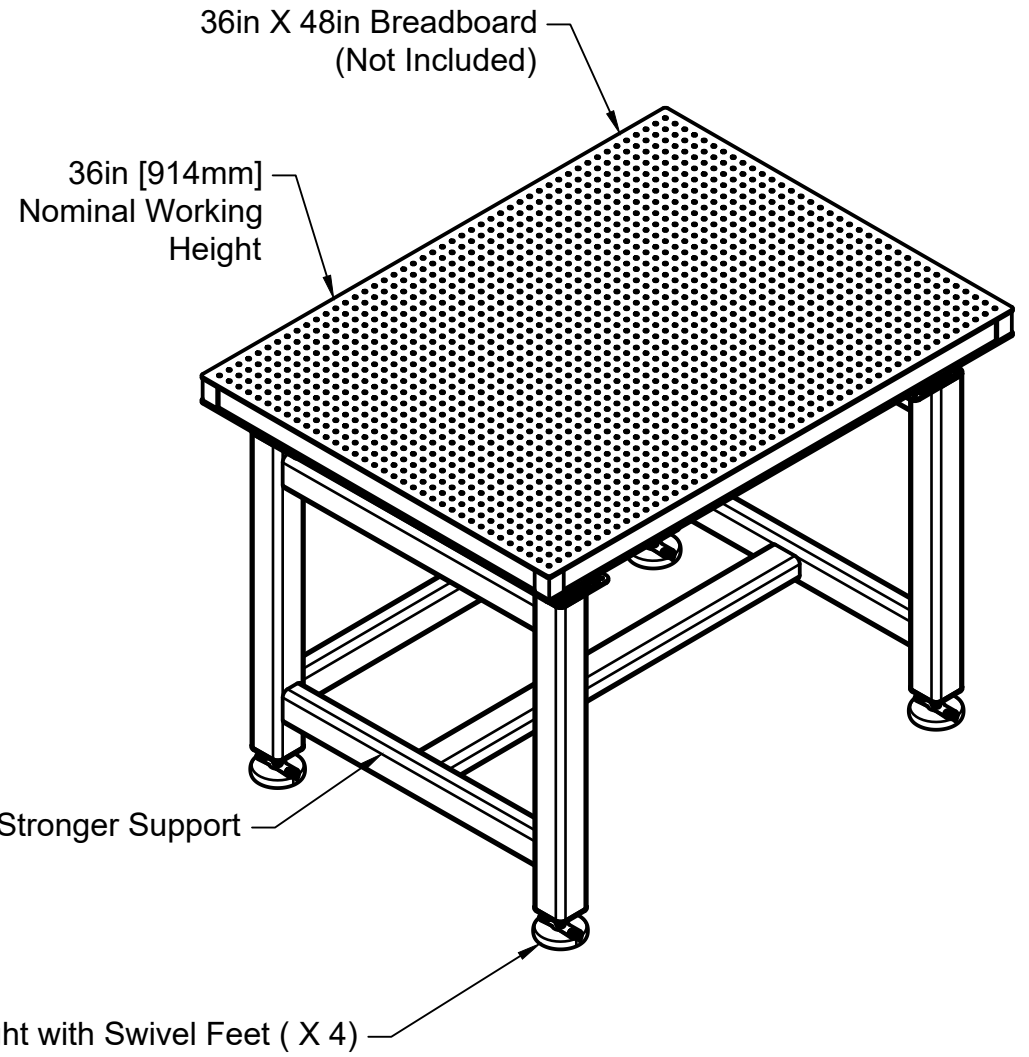

Weight Range With Breadboard + Load =
300 lbs to 1200 lbs
[136 kg to 544 kg]

For information only, not for manufacturing
Item/Drawing is subject to change without notification
© 2018 Base Lab Tools Inc, All Rights Reserved

Base Lab Tools Inc 140 N 2nd St, #3 Stroudsburg, PA 18360 www.BaseLabTools.com Phone: 570-371-5710		PROJECT			
		Support Drawing			
		TITLE			
		BSS3648-P3-36 Steel Passive Breadboard Support			
APPROVED JM	3/19/2018	SIZE	CODE	DWG NO	REV
CHECKED JM	3/19/2018	B		BSS3648-P3-36	5
DRAWN BP	3/19/2018	SCALE 1:14	WEIGHT 130 lbs	SHEET 1/1	