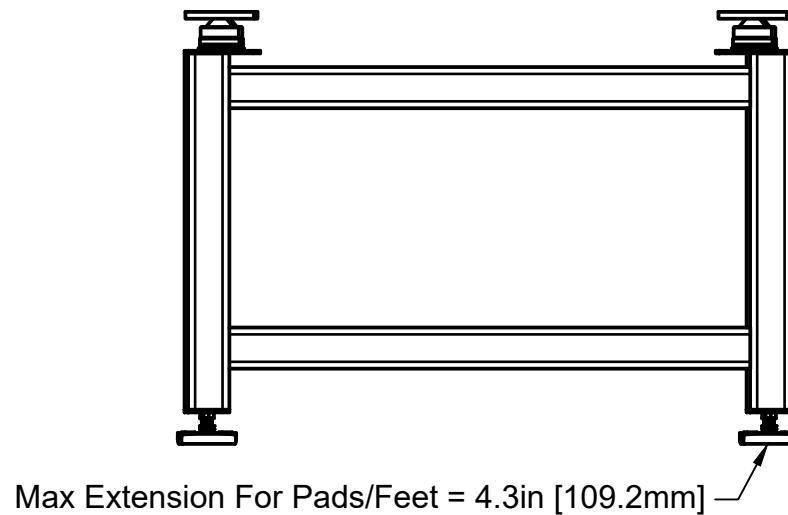

Weight Range With
Breadboard + Load=
97 lbs to 397 lbs
[44 kg to 180 kg]

For information only, not for manufacturing
Item/Drawing is subject to change without notification
© 2018 Base Lab Tools Inc, All Rights Reserved

Base Lab Tools Inc 140 N 2nd St, #3 Stroudsburg, PA 18360 www.BaseLabTools.com Phone: 570-371-5710		PROJECT			
		Support Drawing			
		TITLE			
		BSS4848-P1-36 Steel Passive Breadboard Support			
APPROVED JM	3/20/2018	SIZE	CODE	DWG NO	REV
CHECKED JM	3/20/2018	B		BSS4848-P1-36	4
DRAWN BP	3/20/2018	SCALE 1:14	WEIGHT 147.3 lbs	SHEET 1/1	