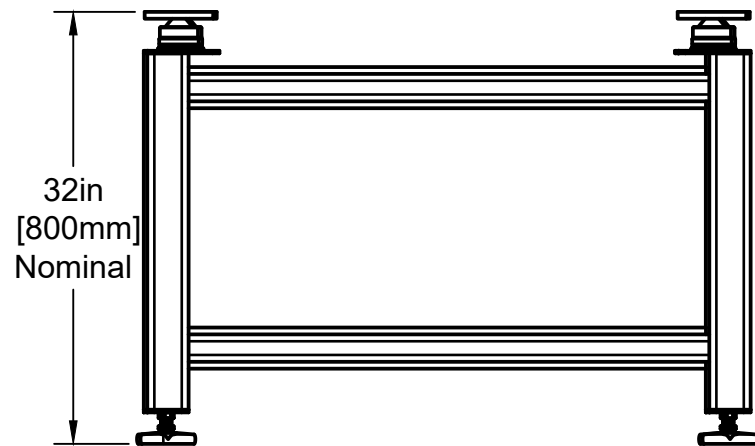

Weight Range With
Breadboard + Load=
97 lbs to 397 lbs
[44 kg to 180 kg]

For information only, not for manufacturing
Item/Drawing is subject to change without notification
© 2018 Base Lab Tools Inc, All Rights Reserved

Base Lab Tools Inc 140 N 2nd St, #3 Stroudsburg, PA 18360 www.BaseLabTools.com Phone: 570-371-5710		PROJECT			
		Support Drawing			
		TITLE			
		BSS4848-P1-36 Steel Passive Breadboard Support			
APPROVED JM	3/20/2018	SIZE	CODE	DWG NO	REV
CHECKED JM	3/20/2018	B		BSS4848-P1-36	4
DRAWN BP	3/20/2018	SCALE 1:14	WEIGHT 147.3 lbs	SHEET 1/1	