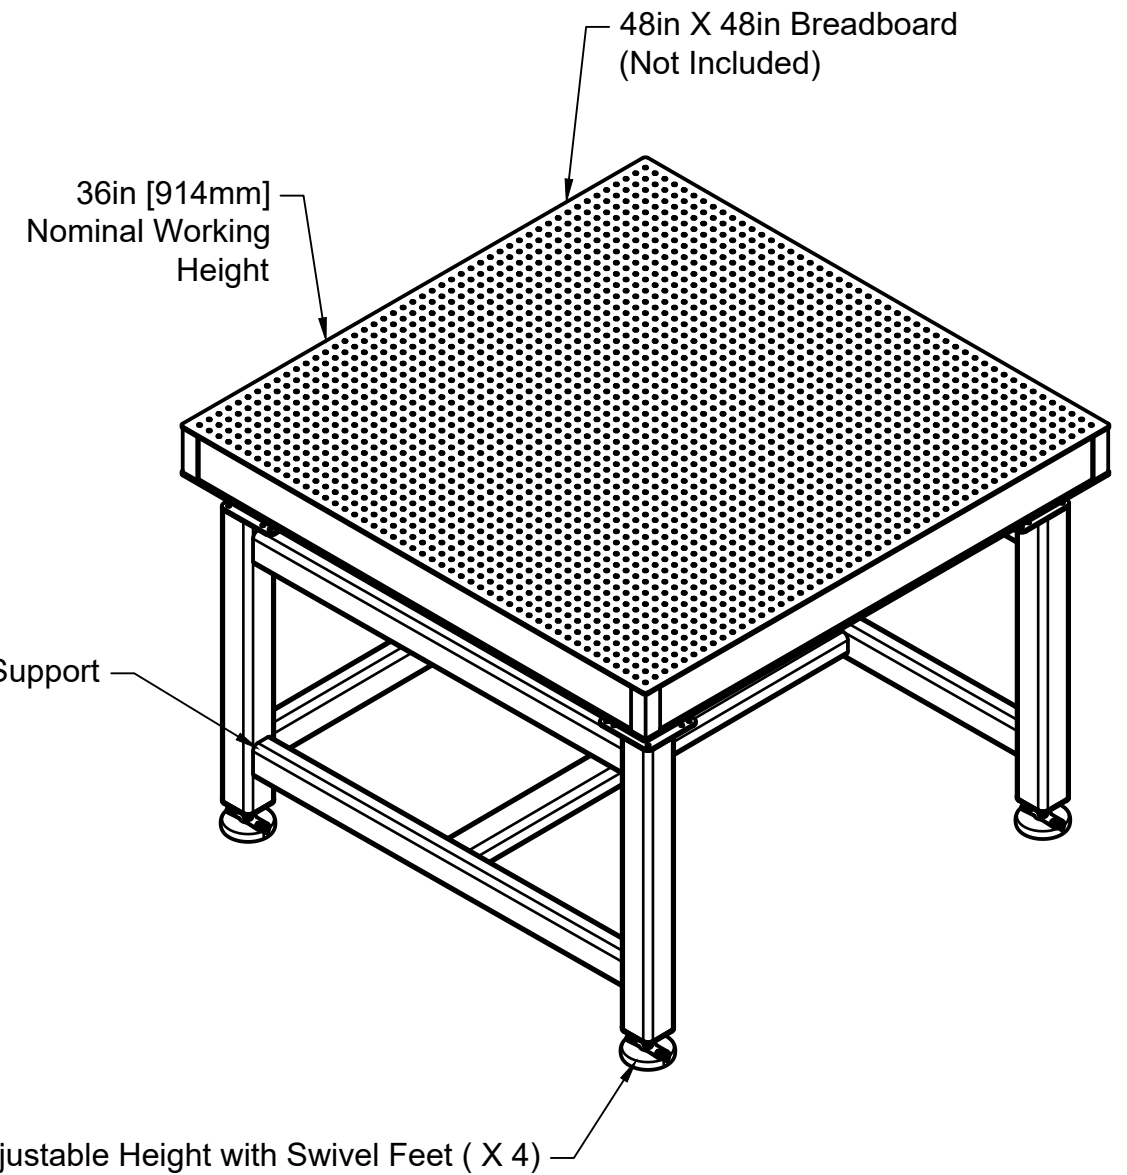

Weight Range With
Breadboard + Load=
97 lbs to 397 lbs
[44 kg to 180 kg]

For information only, not for manufacturing
Item/Drawing is subject to change without notification
© 2018 Base Lab Tools Inc, All Rights Reserved

Base Lab Tools Inc 140 N 2nd St, #3 Stroudsburg, PA 18360 www.BaseLabTools.com Phone: 570-371-5710		PROJECT			
		Support Drawing			
		TITLE			
		BSS4848-P1-36 Steel Passive Breadboard Support			
APPROVED JM	3/20/2018	SIZE	CODE	DWG NO	REV
CHECKED JM	3/20/2018	B		BSS4848-P1-36	4
DRAWN BP	3/20/2018	SCALE 1:14	WEIGHT 147.3 lbs	SHEET 1/1	