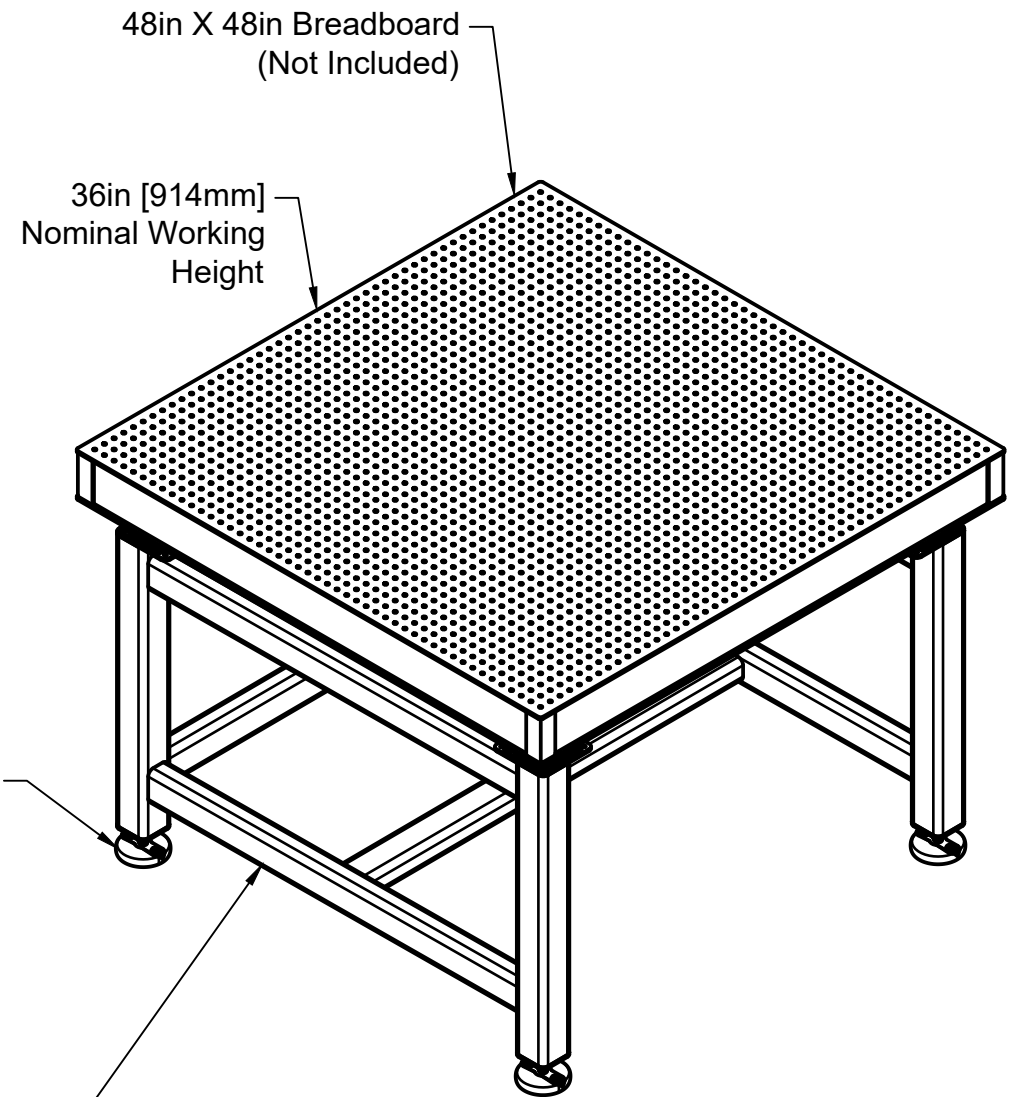

Weight Range With Breadboard + Load =  
300 lbs to 1200 lbs  
[136 kg to 544 kg]

For information only, not for manufacturing  
Item/Drawing is subject to change without notification  
© 2018 Base Lab Tools Inc, All Rights Reserved

<b>Base Lab Tools Inc</b> 140 N 2nd St, #3 Stroudsburg, PA 18360 www.BaseLabTools.com Phone: 570-371-5710		PROJECT			
		<b>Support Drawing</b>			
		TITLE			
		<b>BSS4848-P3-36-Steel Passive Breadboard Support</b>			
APPROVED JM	3/20/2018	SIZE	CODE	DWG NO	REV
CHECKED JM	3/20/2018	B		BSS4848-P3-36	4
DRAWN BP	3/20/2018	SCALE 1:14	WEIGHT 147.3 lbs	SHEET 1/1	