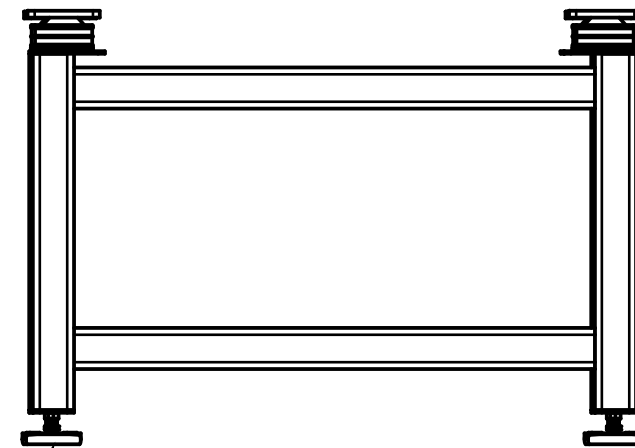

Weight Range With Breadboard + Load =  
300 lbs to 1200 lbs  
[136 kg to 544 kg]

For information only, not for manufacturing  
Item/Drawing is subject to change without notification  
© 2018 Base Lab Tools Inc, All Rights Reserved