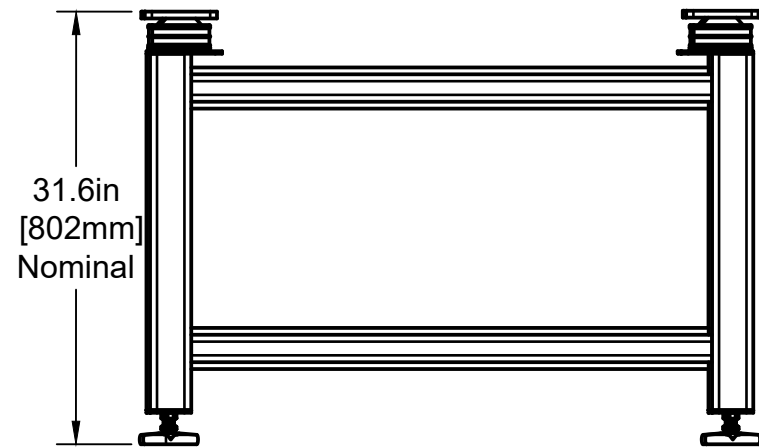

Weight Range With Breadboard + Load =  
300 lbs to 1200 lbs  
[136 kg to 544 kg]

For information only, not for manufacturing  
Item/Drawing is subject to change without notification  
© 2018 Base Lab Tools Inc, All Rights Reserved