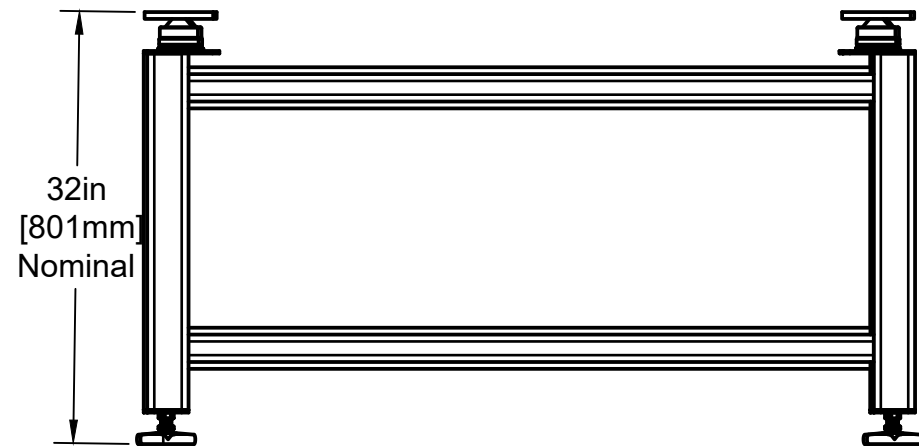

Weight Range With Breadboard + Load =
97 lbs to 397 lbs
[44 kg to 180 kg]

Max Extension For Pads/Feet = 4.3in [109.2mm]

For information only, not for manufacturing
Item/Drawing is subject to change without notification
© 2018 Base Lab Tools Inc, All Rights Reserved

Base Lab Tools Inc 140 N 2nd St, #3 Stroudsburg, PA 18360 www.BaseLabTools.com Phone: 570-371-5710		PROJECT			
		Support Drawing			
		TITLE			
		BSS4860-P1-36- Steel Passive Breadboard Support			
		APPROVED JM	3/22/2018	SIZE	CODE
CHECKED JM	3/22/2018	B		BSS4860-P1-36	6
DRAWN BP	3/22/2018	SCALE 1:14		WEIGHT 162.2 lbs	SHEET 1/1