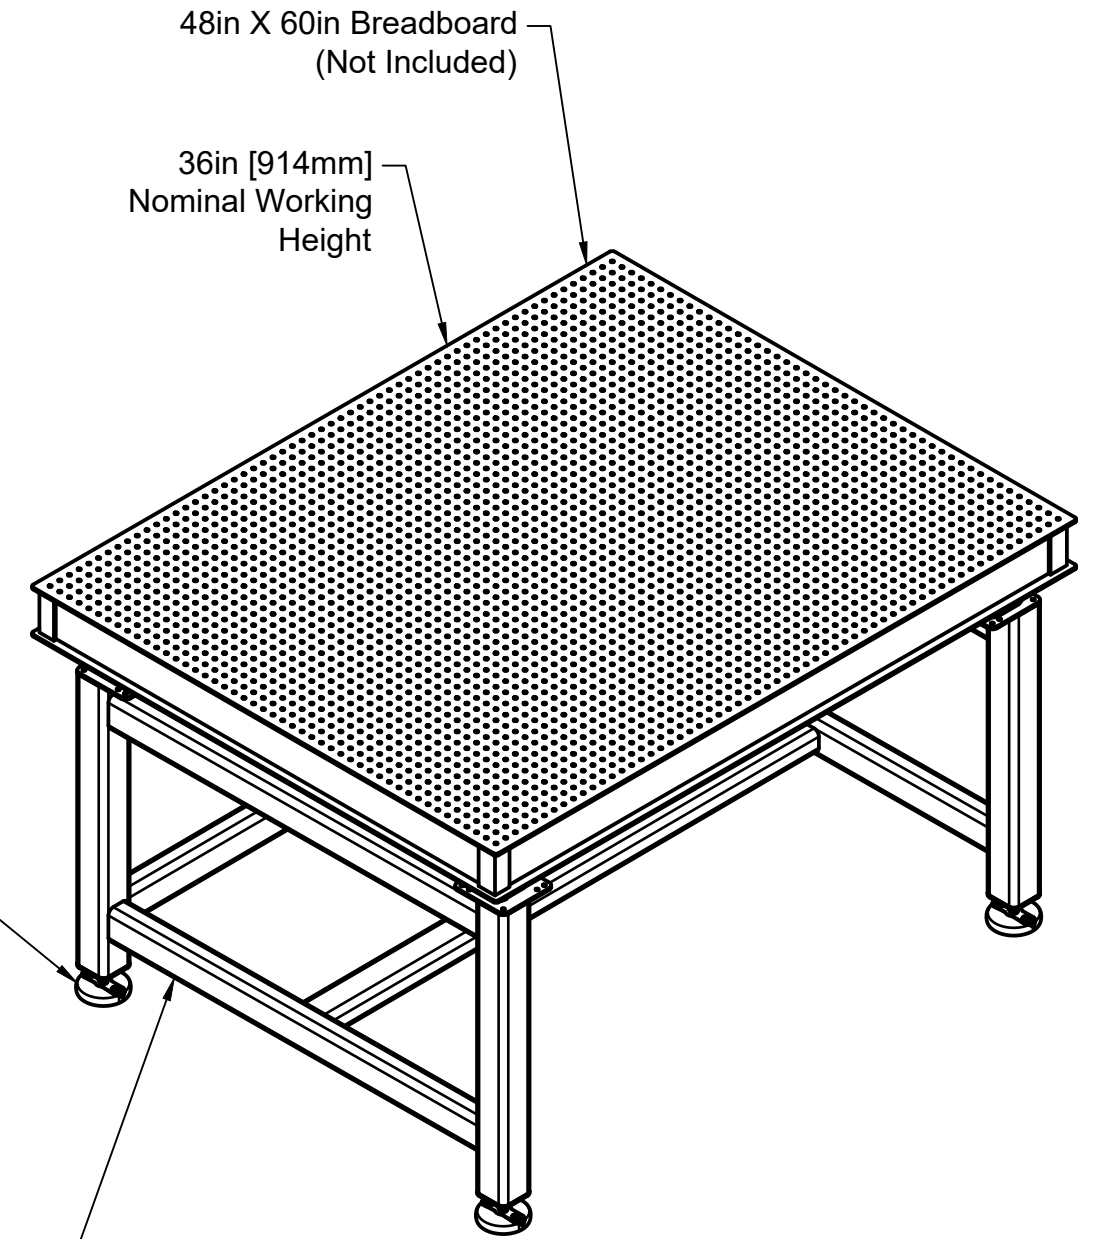

Weight Range With Breadboard + Load =
97 lbs to 397 lbs
[44 kg to 180 kg]

Max Extension For Pads/Feet = 4.3in [109.2mm]

For information only, not for manufacturing
Item/Drawing is subject to change without notification
© 2018 Base Lab Tools Inc, All Rights Reserved

Base Lab Tools Inc 140 N 2nd St, #3 Stroudsburg, PA 18360 www.BaseLabTools.com Phone: 570-371-5710		PROJECT			
		Support Drawing			
		TITLE			
		BSS4860-P1-36- Steel Passive Breadboard Support			
		APPROVED JM	3/22/2018	SIZE	CODE
CHECKED JM	3/22/2018	B		BSS4860-P1-36	6
DRAWN BP	3/22/2018	SCALE 1:14		WEIGHT 162.2 lbs	SHEET 1/1