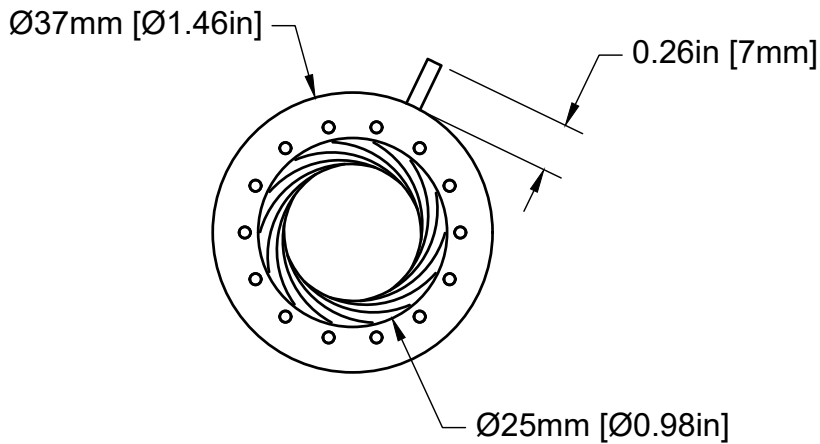

Features

- Maximum Aperture: 25mm [0.98in]
- Minimum Aperture: 1.5mm [0.06in]
- Blade Quantity: 14
- Removable Actuator

For information only, not for manufacturing. Subject to change without notice. © 2021 Base Lab Tools Inc, All Rights Reserved.

<p>Base Lab Tools 140 N 2nd St Stroudsburg, PA 18360 www.BaseLabTools.com Phone: 570-371-5710</p>		PROJECT			
		<p>Support Drawing</p>			
		TITLE			
		<p>D25 25mm Iris Diaphragm</p>			
APPROVED JM	4/5/2021	SIZE	CODE	DWG NO	REV
CHECKED JM	4/5/2021	A		D25	2
DRAWN JPB	4/5/2021	SCALE 1:1		WEIGHT 6.8g (0.24oz)	SHEET 1/1