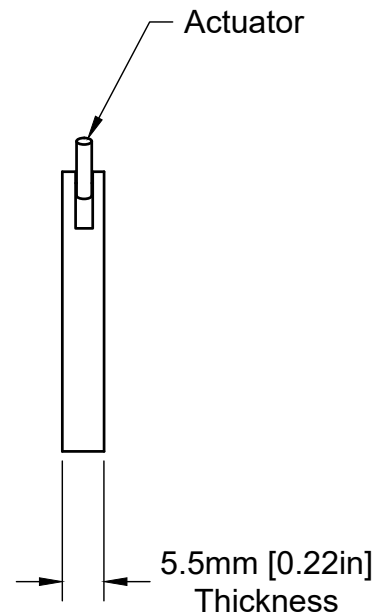

Features

- Maximum Aperture: 25mm [0.98in]
- Minimum Aperture: 1.5mm [0.06in]
- Blade Quantity: 14
- Removable Actuator

For information only, not for manufacturing. Subject to change without notice. © 2021 Base Lab Tools Inc, All Rights Reserved.

<p>Base Lab Tools 140 N 2nd St Stroudsburg, PA 18360 www.BaseLabTools.com Phone: 570-371-5710</p>		PROJECT			
		<p>Support Drawing</p>			
		TITLE			
		<p>D25 25mm Iris Diaphragm</p>			
APPROVED JM	4/5/2021	SIZE	CODE	DWG NO	REV
CHECKED JM	4/5/2021	A		D25	2
DRAWN JPB	4/5/2021	SCALE 1:1		WEIGHT 6.8g (0.24oz)	SHEET 1/1