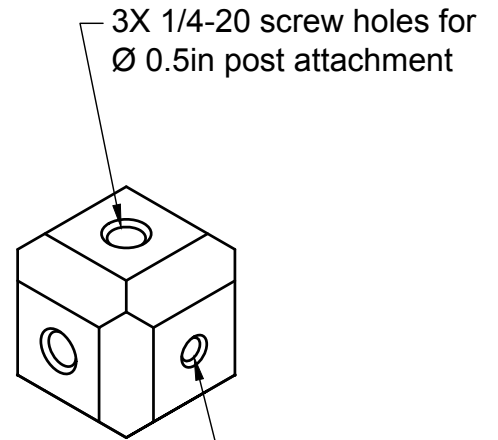

Cube used for attaching \varnothing 0.5in posts together at angles or junctions.

3X 8-32 screw holes for \varnothing 0.5in post attachment

For information only, not for manufacturing. Subject to change without notice.
 © 2021 Base Lab Tools Inc, All Rights Reserved.

Base Lab Tools Inc 140 N 2nd St Stroudsburg, PA 18360 www.BaseLabTools.com Phone: 570-371-5710		PROJECT			
		Support Drawing			
		TITLE			
		PST920 PST Series Joiner Cube			
APPROVED JM	01/10/22	SIZE	CODE	DWG NO	REV
CHECKED PM	01/05/22	A		PST920	5
DRAWN JE	12/13/21	SCALE 1:1		WEIGHT m = 1.5 oz	SHEET 1/1