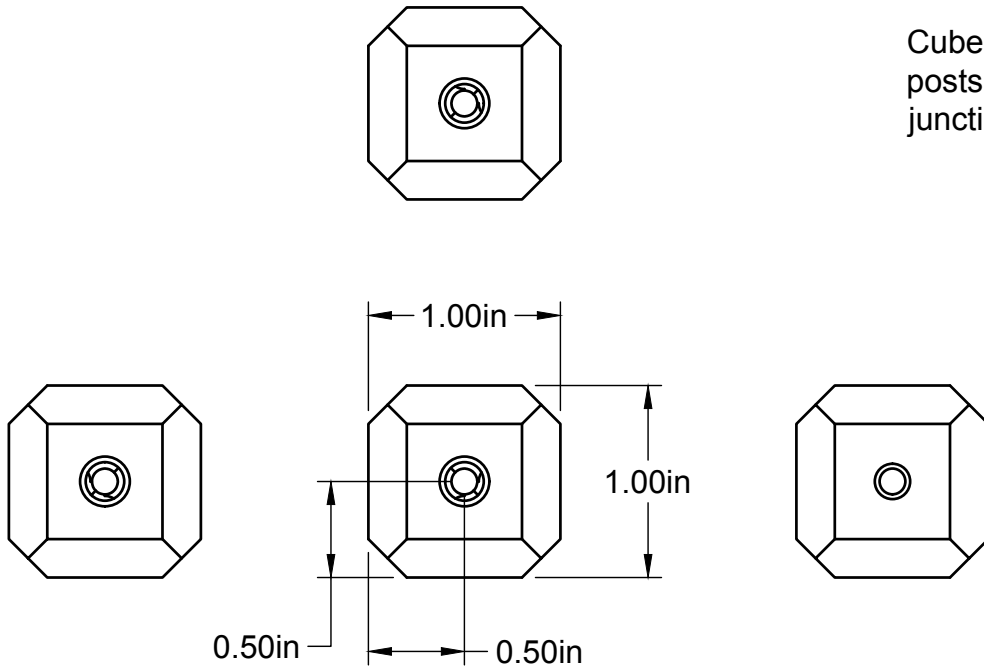

Cube used for attaching \varnothing 0.5in posts together at angles or junctions.

3X 8-32 screw holes for \varnothing 0.5in post attachment

For information only, not for manufacturing. Subject to change without notice.
 © 2021 Base Lab Tools Inc, All Rights Reserved.

Base Lab Tools Inc 140 N 2nd St Stroudsburg, PA 18360 www.BaseLabTools.com Phone: 570-371-5710		PROJECT			
		Support Drawing			
		TITLE			
		PST920 PST Series Joiner Cube			
APPROVED JM	01/10/22	SIZE	CODE	DWG NO	REV
CHECKED PM	01/05/22	A		PST920	5
DRAWN JE	12/13/21	SCALE 1:1		WEIGHT m = 1.5 oz	SHEET 1/1