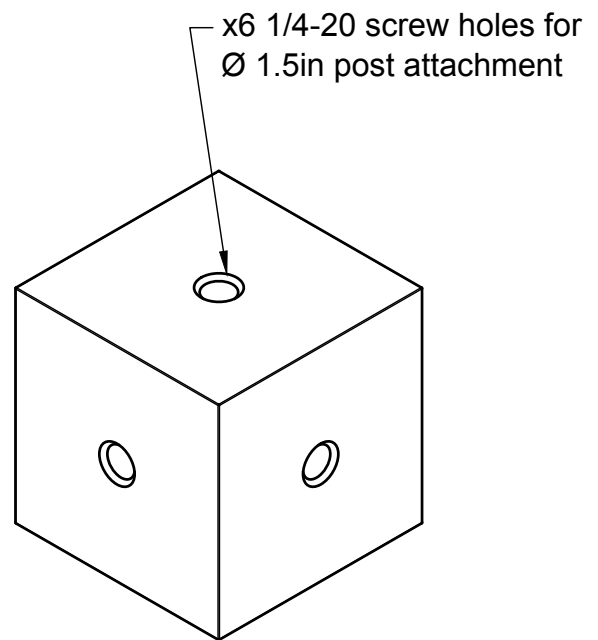

Cube used for attaching \varnothing 1.5in posts together at angles or junctions.

For information only, not for manufacturing. Subject to change without notice.
 © 2021 Base Lab Tools Inc, All Rights Reserved.

Base Lab Tools Inc 140 N 2nd St Stroudsburg, PA 18360 www.BaseLabTools.com Phone: 570-371-5710		PROJECT			
		Support Drawing			
		TITLE			
		PTB920 6-Way PTB Series Joiner Cube			
APPROVED JM	12/09/21	SIZE	CODE	DWG NO	REV
CHECKED PM	12/09/21	A		PTB920	7
DRAWN JE	12/09/21	SCALE 1:1		WEIGHT m = 5.1oz	SHEET 1/1