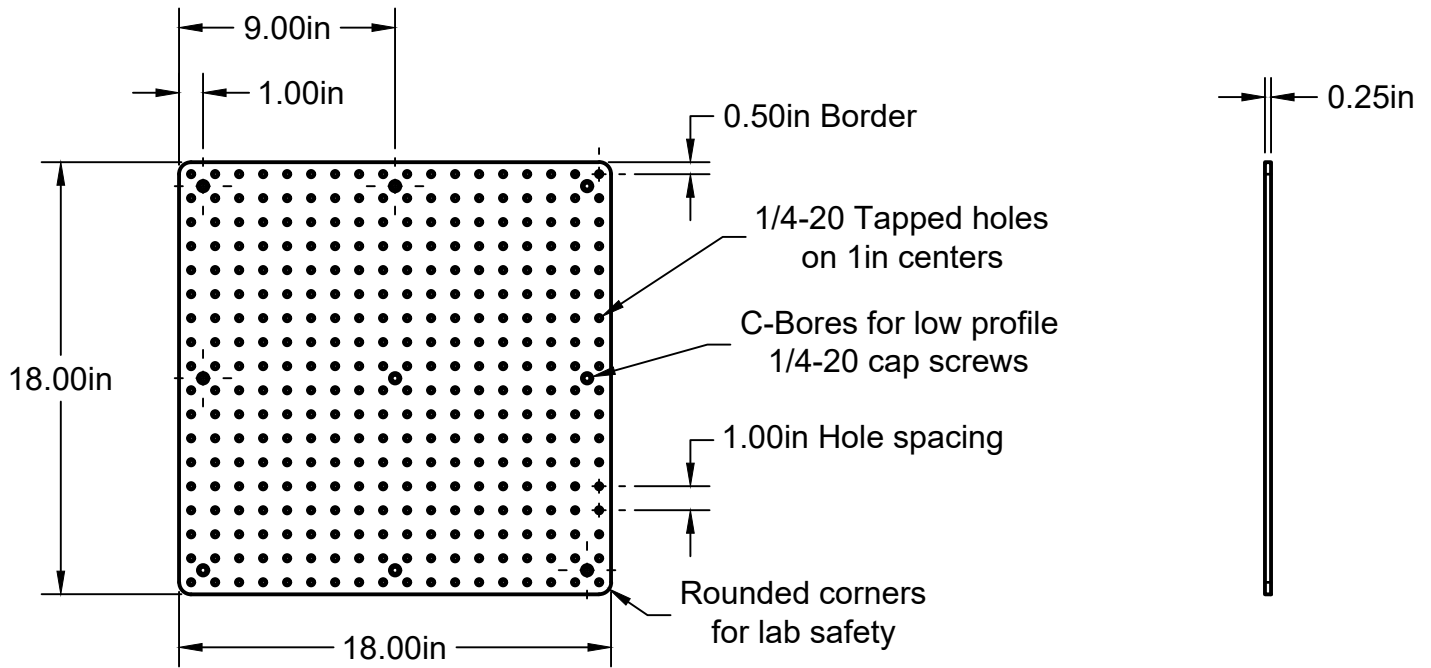

SAB1818-S

For information only. Not for manufacturing
 Item/Drawing is subject to change without notification
 © 2019 Base Lab Tools Inc, All Rights Reserved

Base Lab Tools Inc 140 N 2nd St, #6 Stroudsburg, PA 18360 www.BaseLabTools.com Phone: 570-371-5710		PROJECT			
		Support Drawing			
		TITLE			
		18in x 18in x 0.25in Solid Aluminum Optical Breadboard			
APPROVED JM	10/25/2019	SIZE	CODE	DWG NO	REV
CHECKED JM	10/25/2019	A		SAB1818-S	1
DRAWN JM	10/25/2019	SCALE 1:8		WEIGHT 7 lbs 10 oz	SHEET 1/1