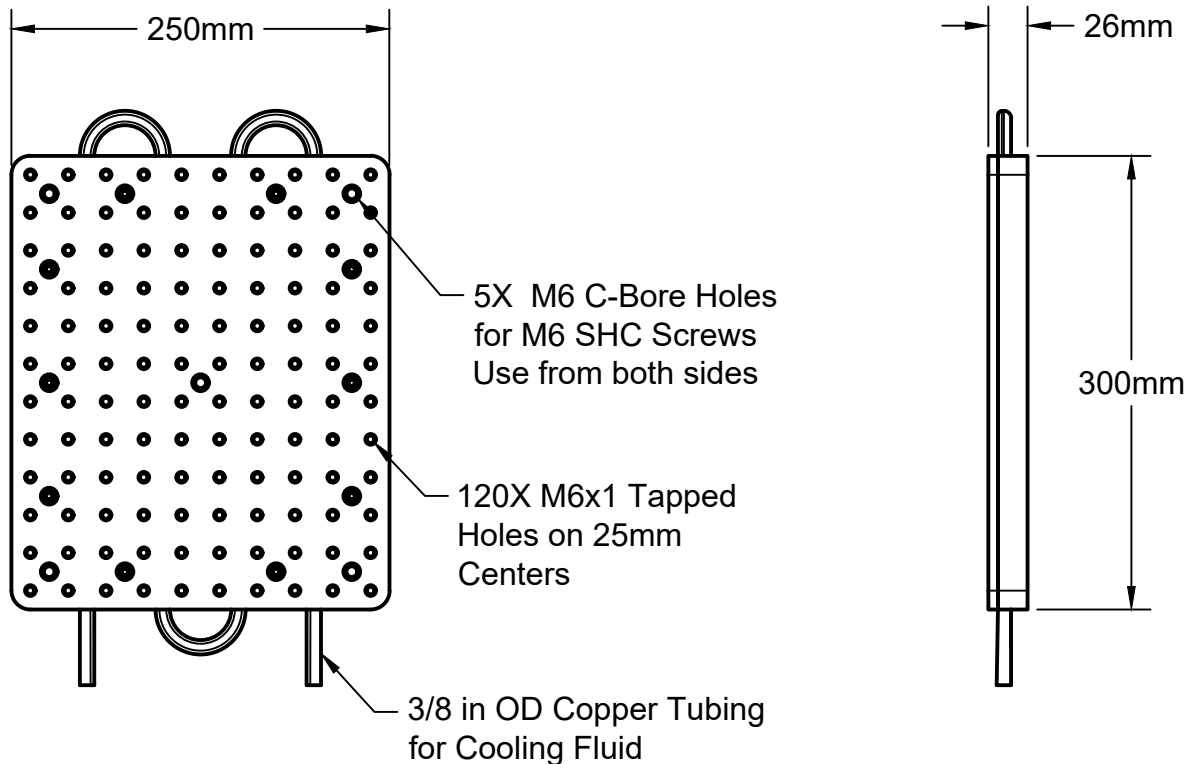

The liquid cooled breadboard is designed to be used with your chiller. For this to be used for cooling a chiller must be purchased separately.

For information only, not for manufacturing Item/Drawing is subject to change without notification © 2020 Base Lab Tools Inc, All Rights Reserved

**Base Lab Tools Inc**

140 N 2nd St  
 Stroudsburg, PA 18360  
 www.BaseLabTools.com  
 Phone: 570-371-5710

PROJECT

**Support Drawing**

TITLE

**250mm x 300mm Unanodized  
 Liquid Cooled Breadboard**

APPROVED JM	11/13/2020	SIZE	CODE	DWG NO	REV
CHECKED JM	11/13/2020	A		SAB25X30-W-U-M	1
DRAWN JM	11/13/2020	SCALE 1:5		WEIGHT 5.13 kg	SHEET 1/1